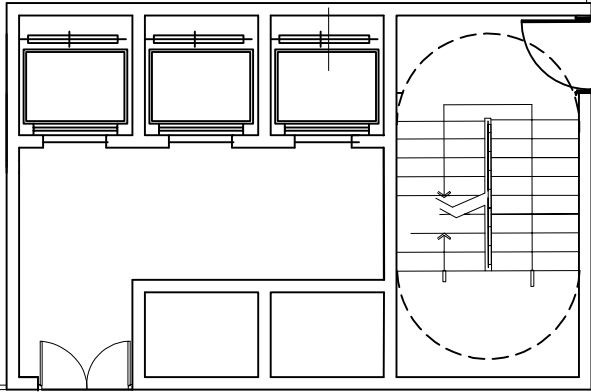

7' WIDE COORIDOR

7' WIDE COORIDOR

**ULTIMA
BLOCK I**
DUPLEX PLAN LEVEL - 02

NORTH