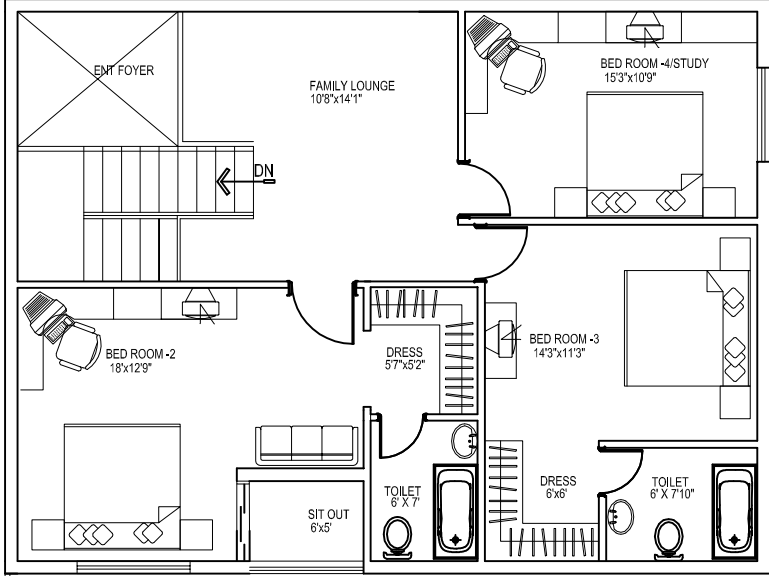

7' WIDE COORIDOR

7' WIDE COORIDOR

**ULTIMA
BLOCK I**
DUPLEX PLAN LEVEL - 02

NORTH