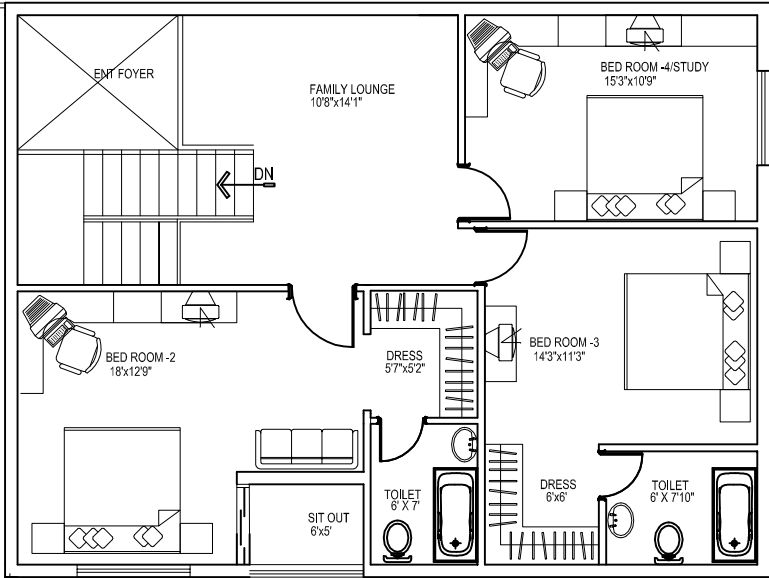

7' WIDE COORIDOR

7' WIDE COORIDOR

**ULTIMA
BLOCK I**
DUPLEX PLAN LEVEL - 02

NORTH