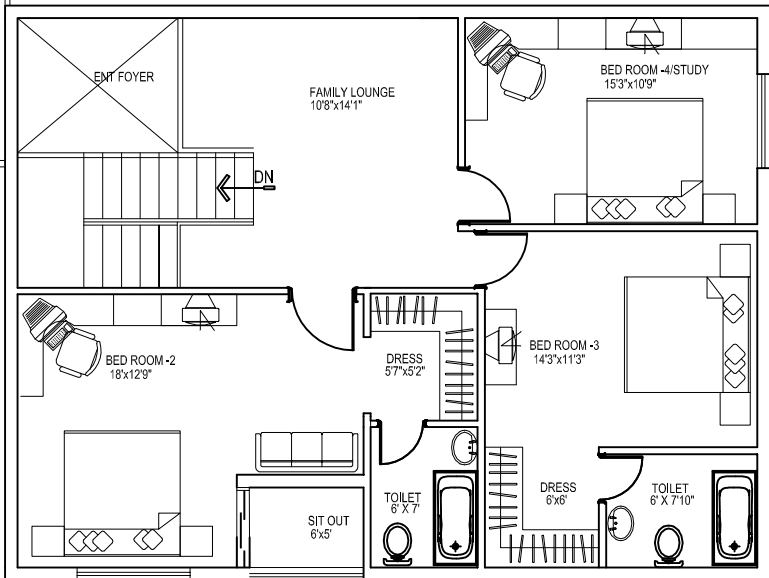

7' WIDE COORIDOR

7' WIDE COORIDOR

**ULTIMA
BLOCK I**
DUPLEX PLAN LEVEL - 02

NORTH