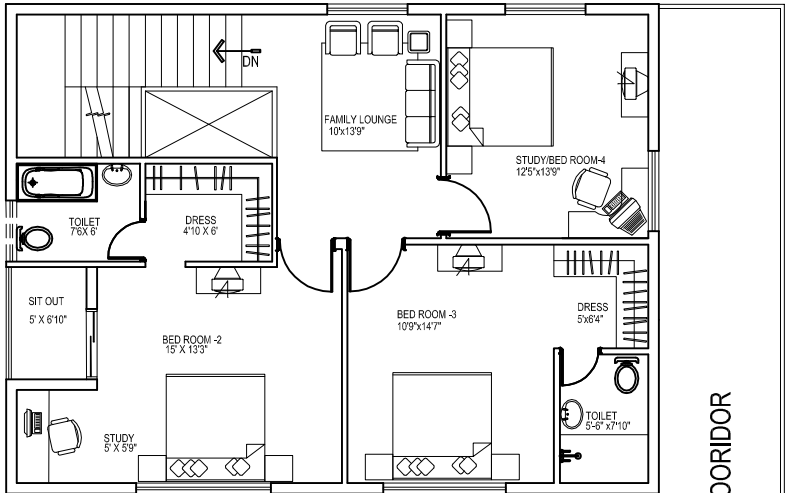

ULTIMA BLOCK H

DUPLEX PLAN LEVEL - 02

7' WIDE COORIDOR

7' WIDE COORIDOR